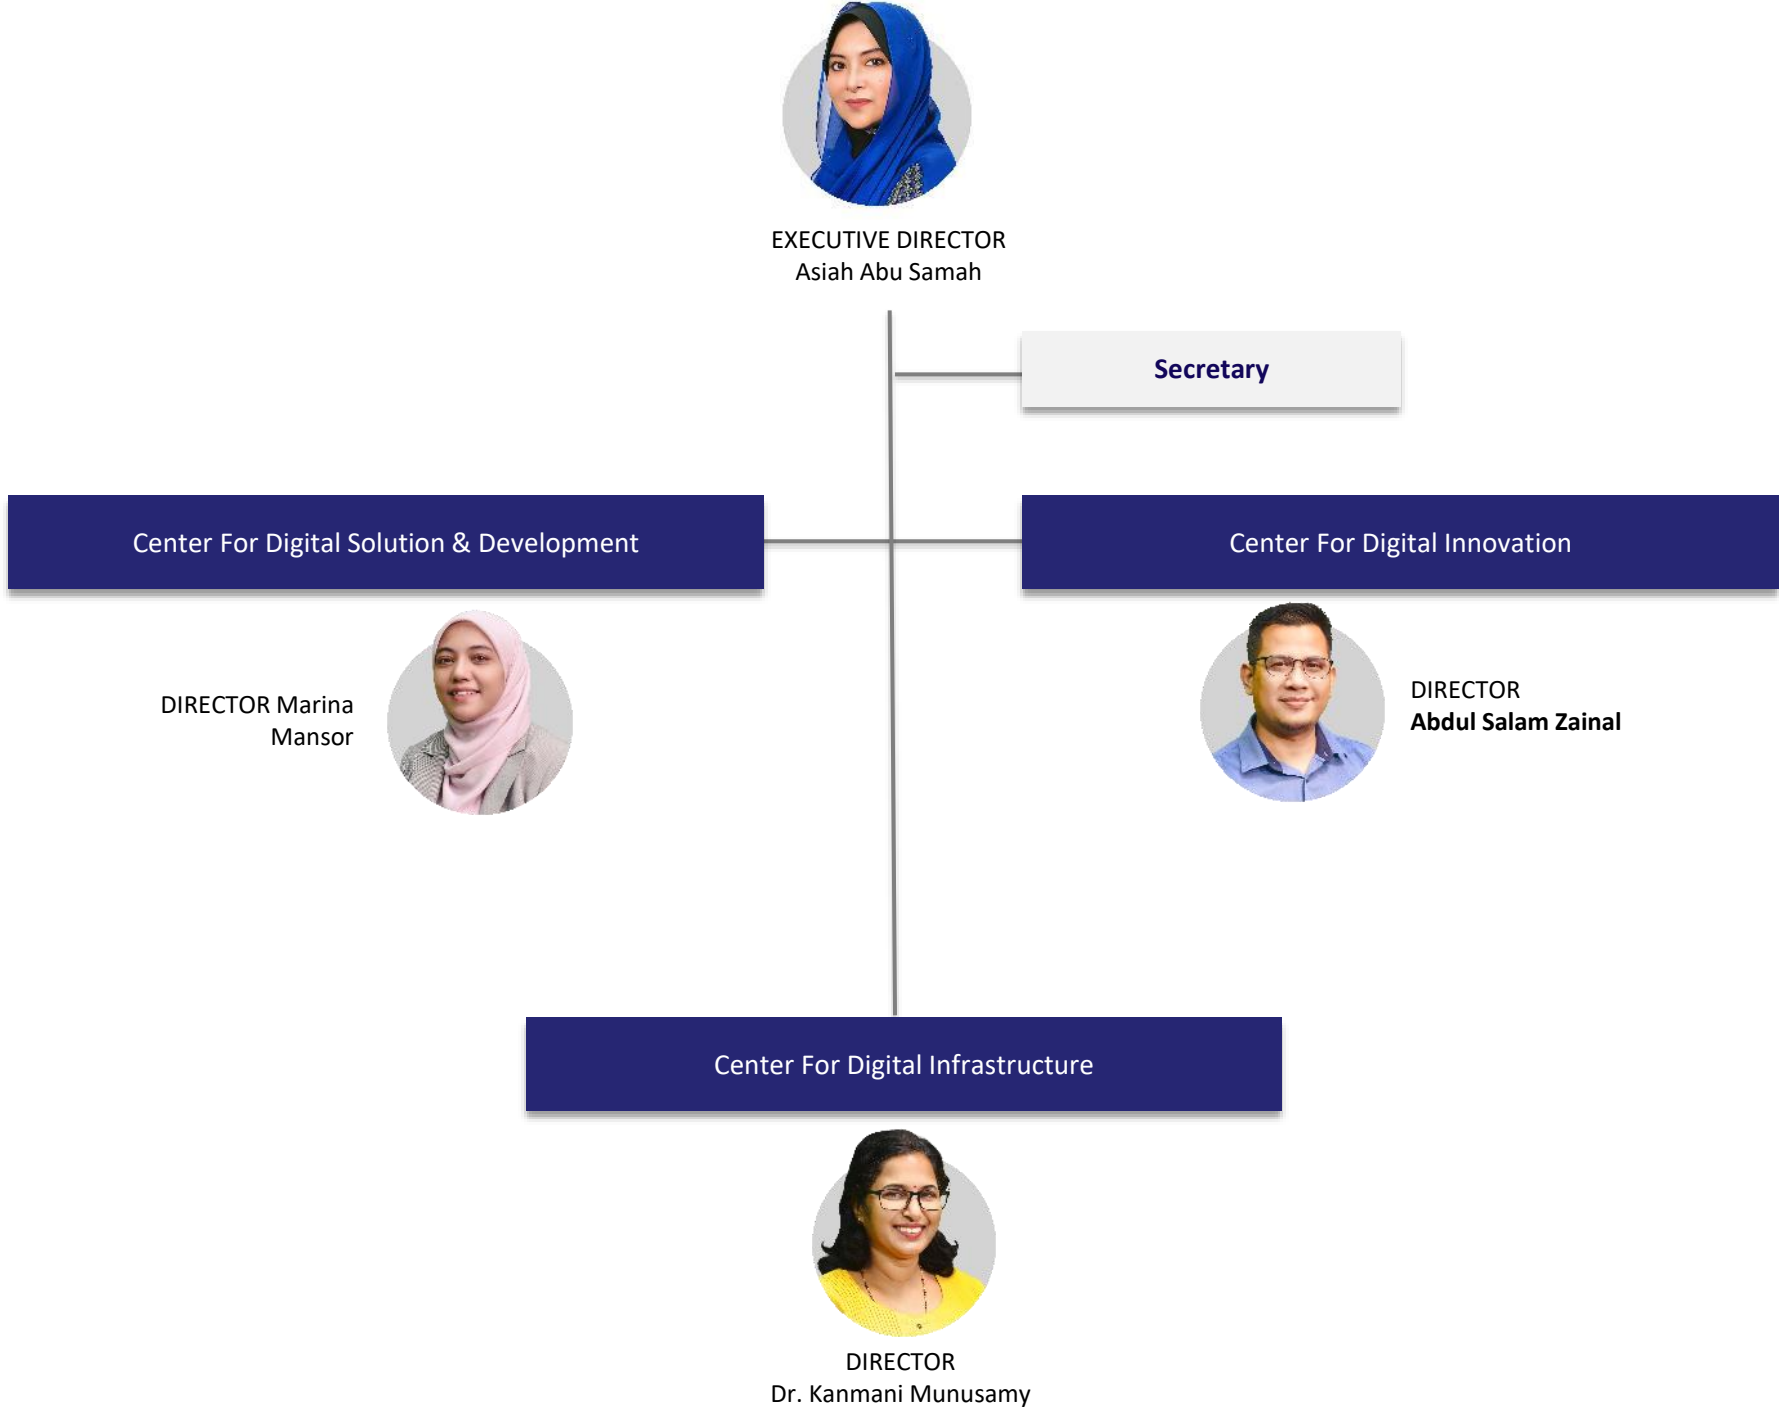

DEPARTMENT OF INFORMATION TECHNOLOGY

Organisational Chart

DEPARTMENT OF INFORMATION TECHNOLOGY

Organisational Chart

Center For Digital Solution & Development

PTM F52
Marina Mansor
Director

Premier Administration Digitalization