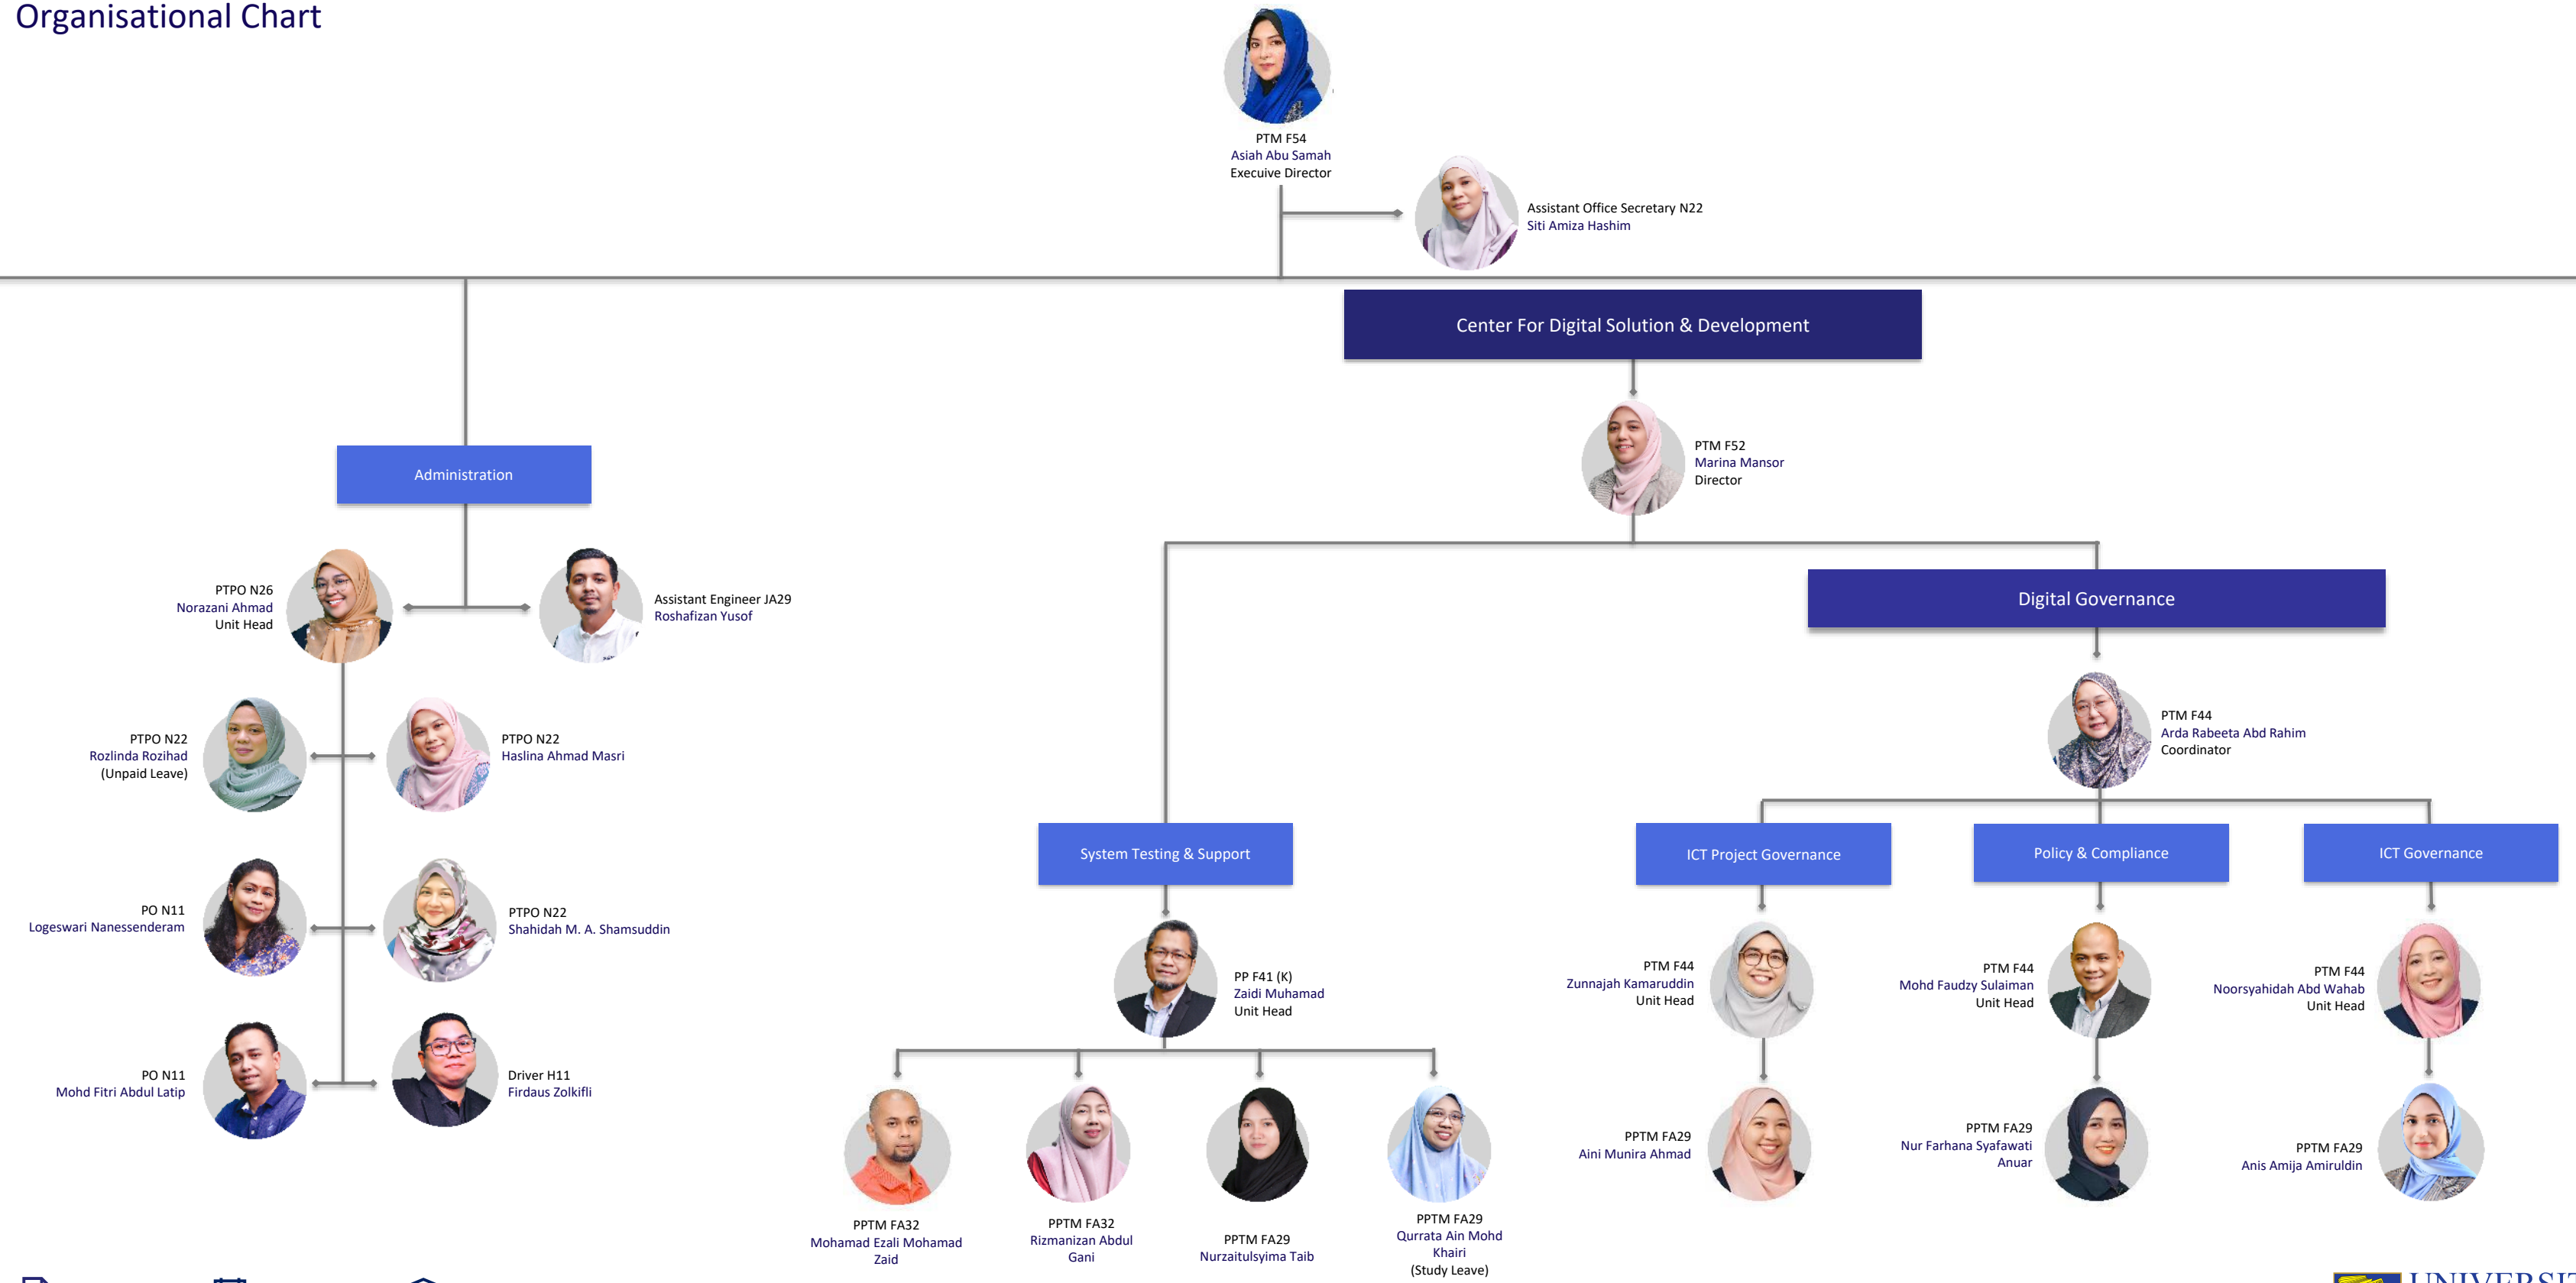

DEPARTMENT OF INFORMATION TECHNOLOGY

Organisational Chart

DEPARTMENT OF INFORMATION TECHNOLOGY

Organisational Chart

Center For Digital Solution & Development

PTM F52
Marina Mansor
Director

Premier Administration Digitalization